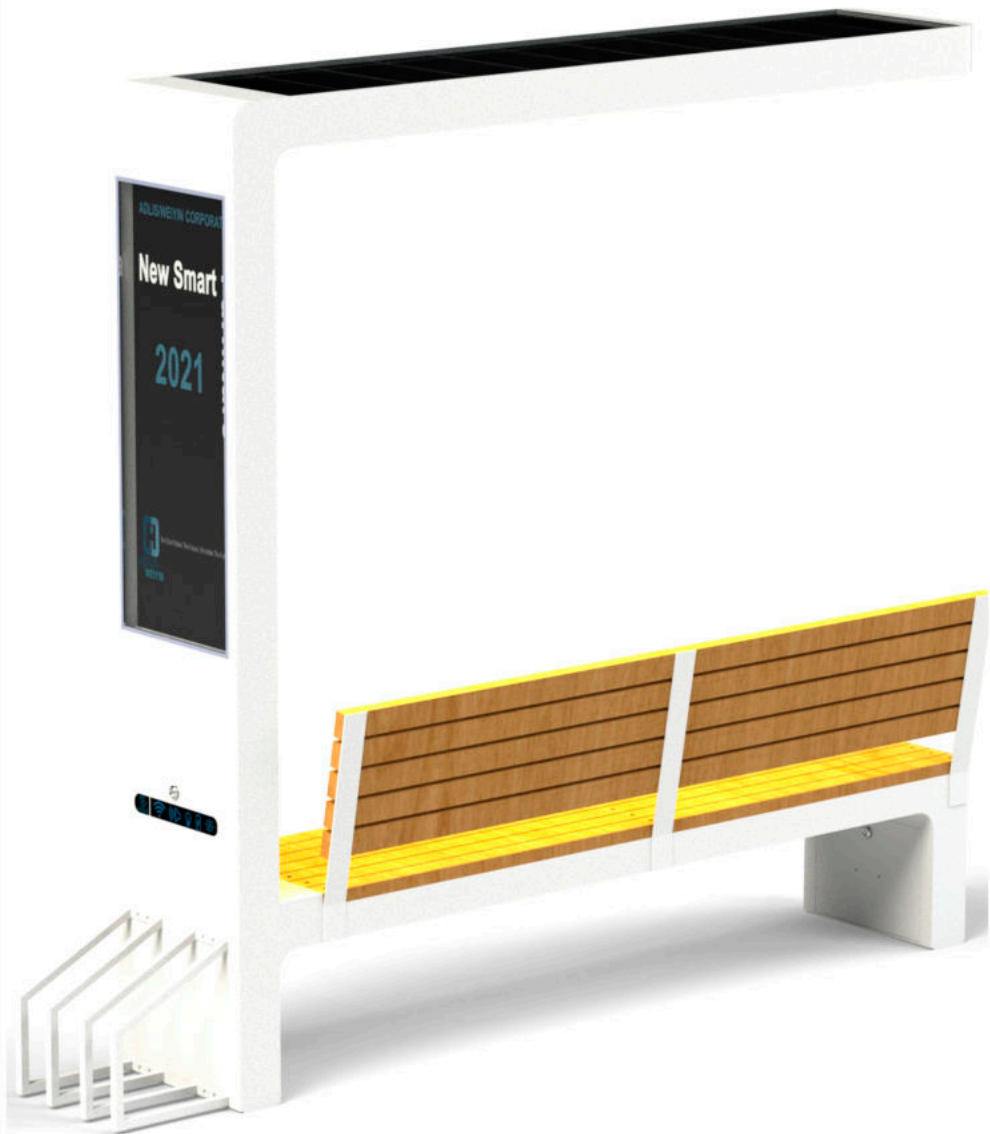

ADLIS
WEIYIN